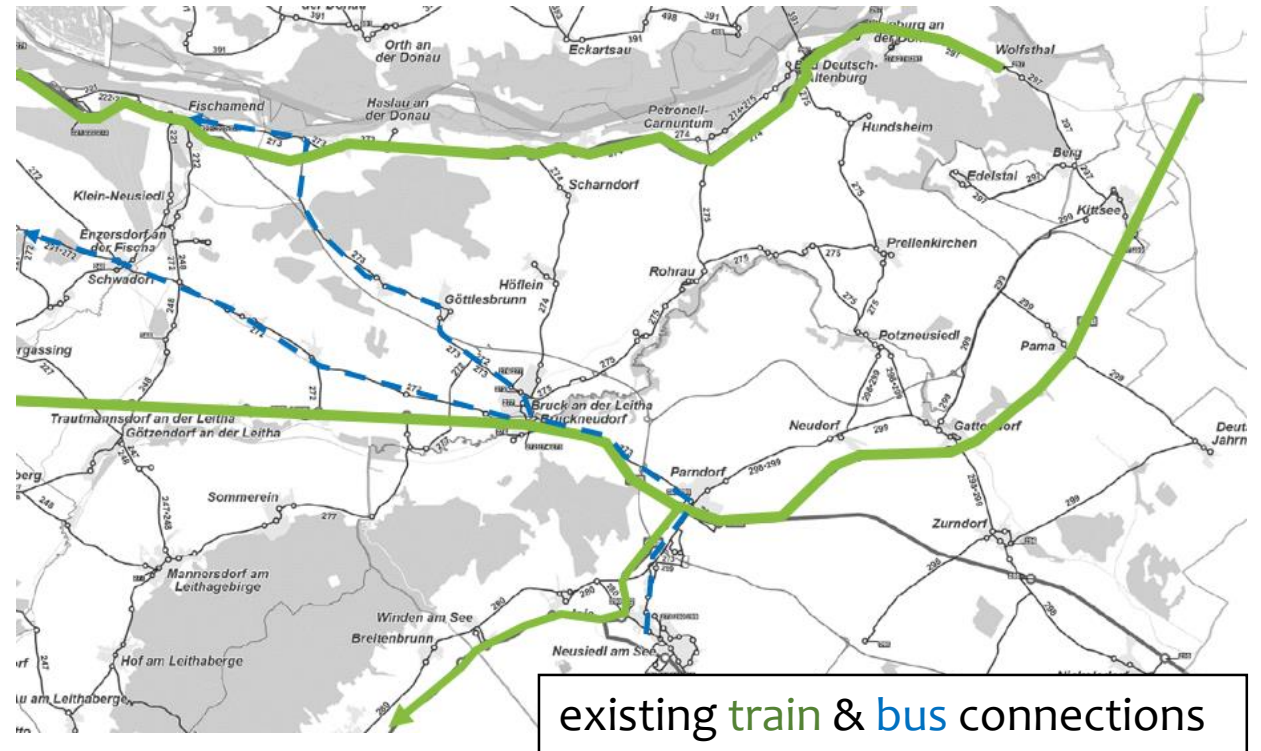

Flexible Public Transport Solution (WP4)

Planned operating area

concept: autumn 2021