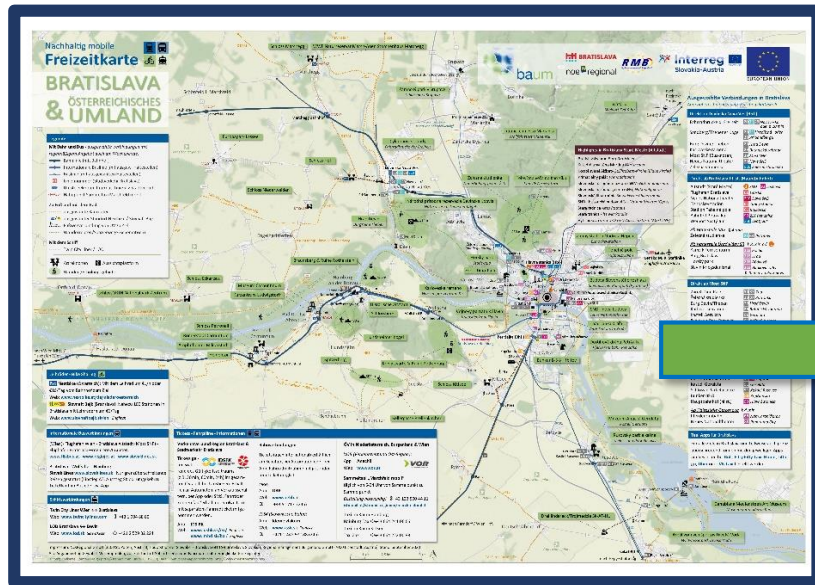

Cross border mobility map (WP3)

print map
spring 2021