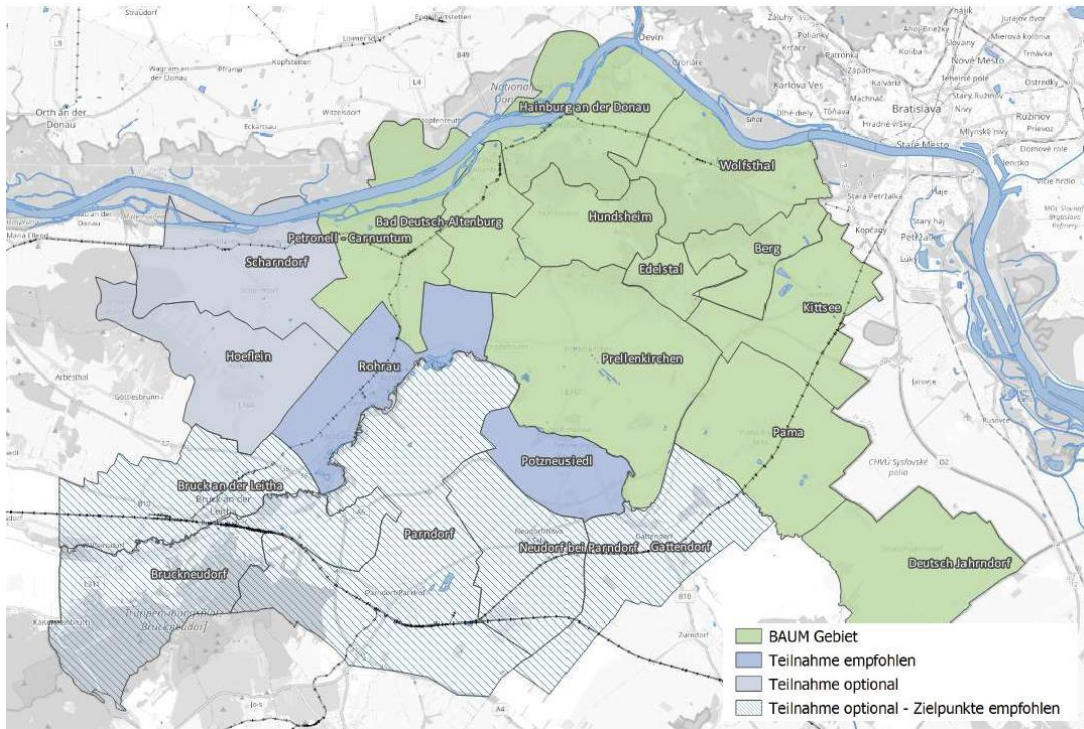

summer 2021

web based map  
autumn 2021

# Cross border mobility map (WP3)

- **Target group:** local inhabitants and visitors
- **Content:** all kinds of clean mobility and points of interest (f.e. leisure activities)
- **Updates:** regularly
- **Available:** online widget, free for **all** organizations in AT and SK
- **Languages:** German, Slovakian, English

# Flexible Public Transport Solution (WP4)

- Regional, demand driven shared taxi system that is intended to complement existing public transport
- For essential mobility needs of all population groups
- Connection to public transportation in Bratislava
- Cross-border: Burgenland and Lower Austria

## Planned operating area

concept: autumn 2021