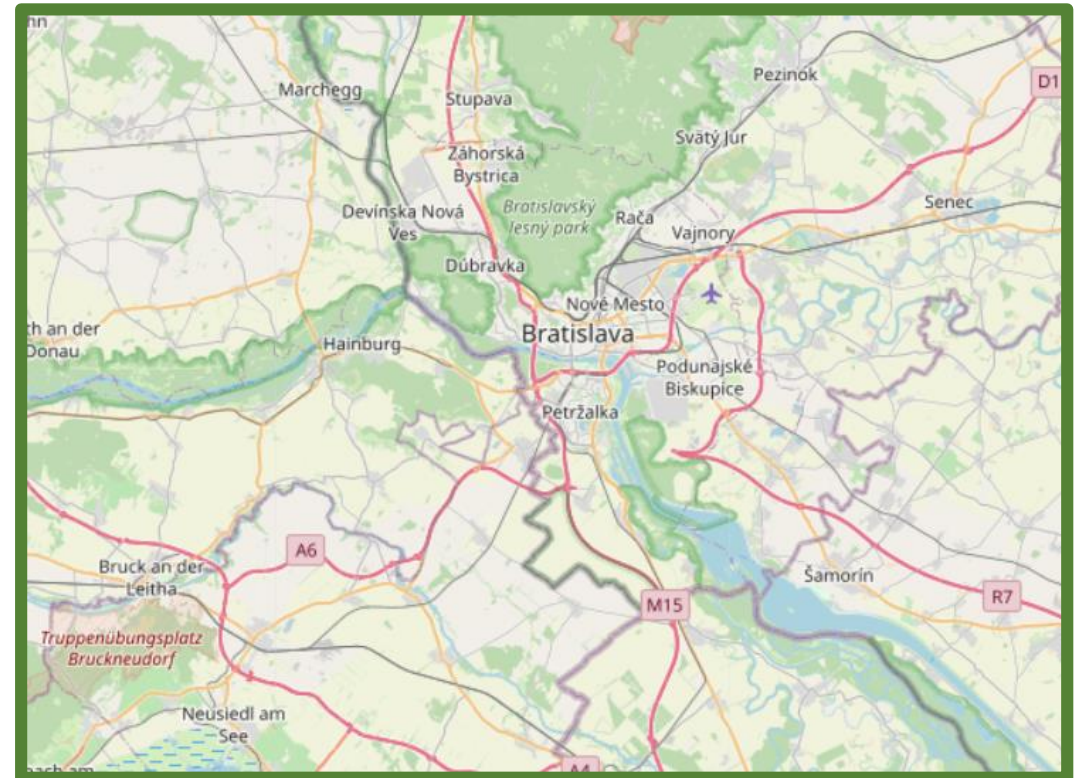

Cross border mobility map (WP3)

- **Target group:** local inhabitants and visitors
- **Content:** all kinds of clean mobility and points of interest (f.e. leisure activities)
- **Updates:** regularly
- **Available:** online widget, free for **all** organizations in AT and SK
- **Languages:** German, Slovakian, English